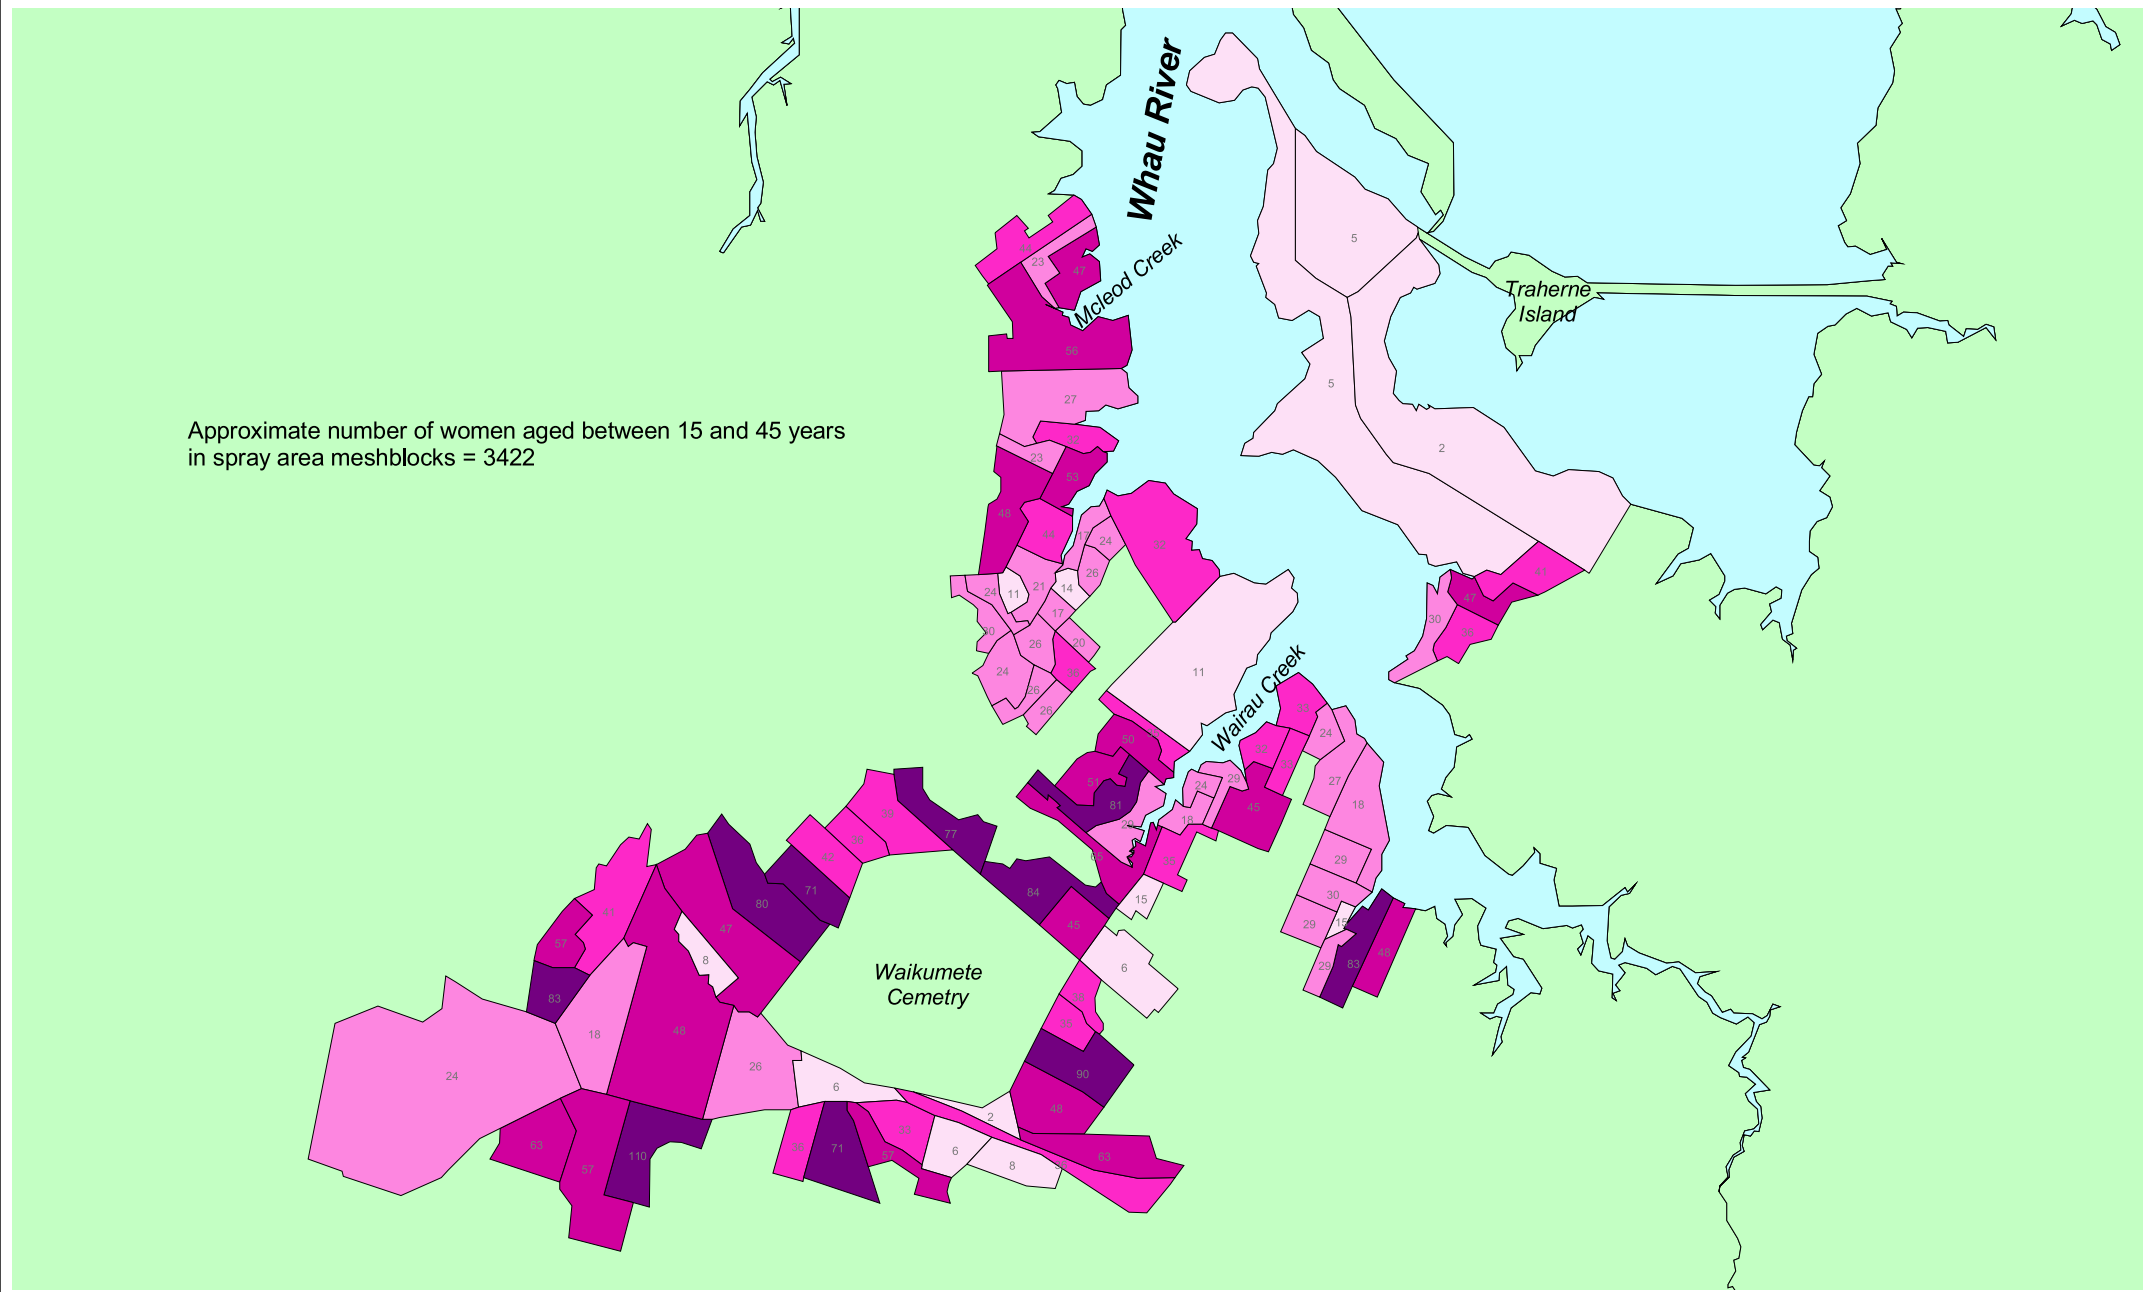

Approximate number of women aged between 15 and 45 years

1 0 1 2 Kilometers

Approximate number of women aged between 15 and 45 years (Census 96 Statistics NZ)